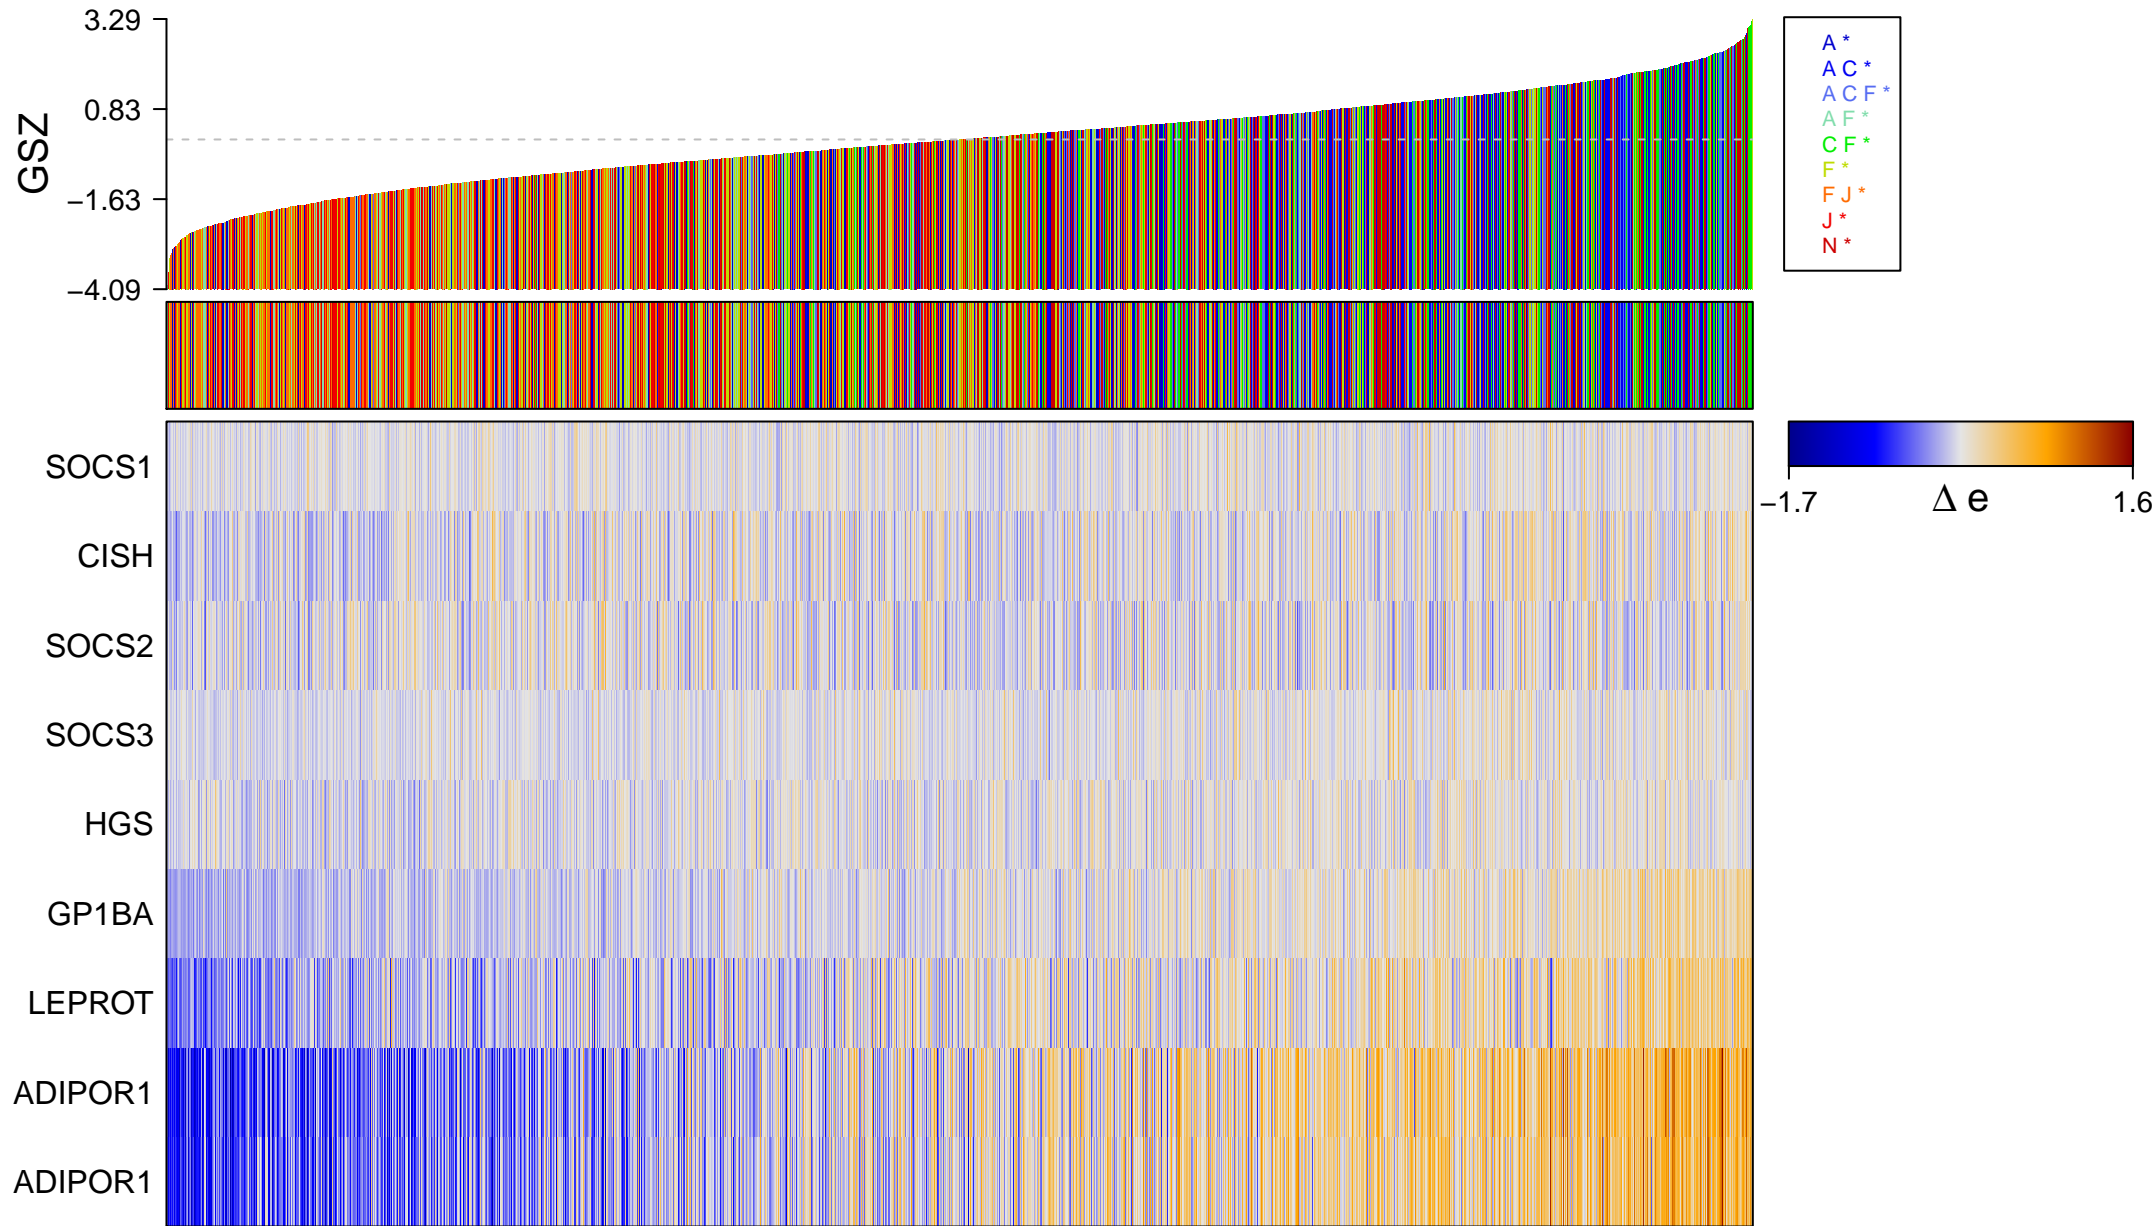

negative regulation of JAK-STAT cascade

negative regulation of JAK-STAT cascade

■ on
■ -
□ off

negative regulation of JAK-STAT cascade